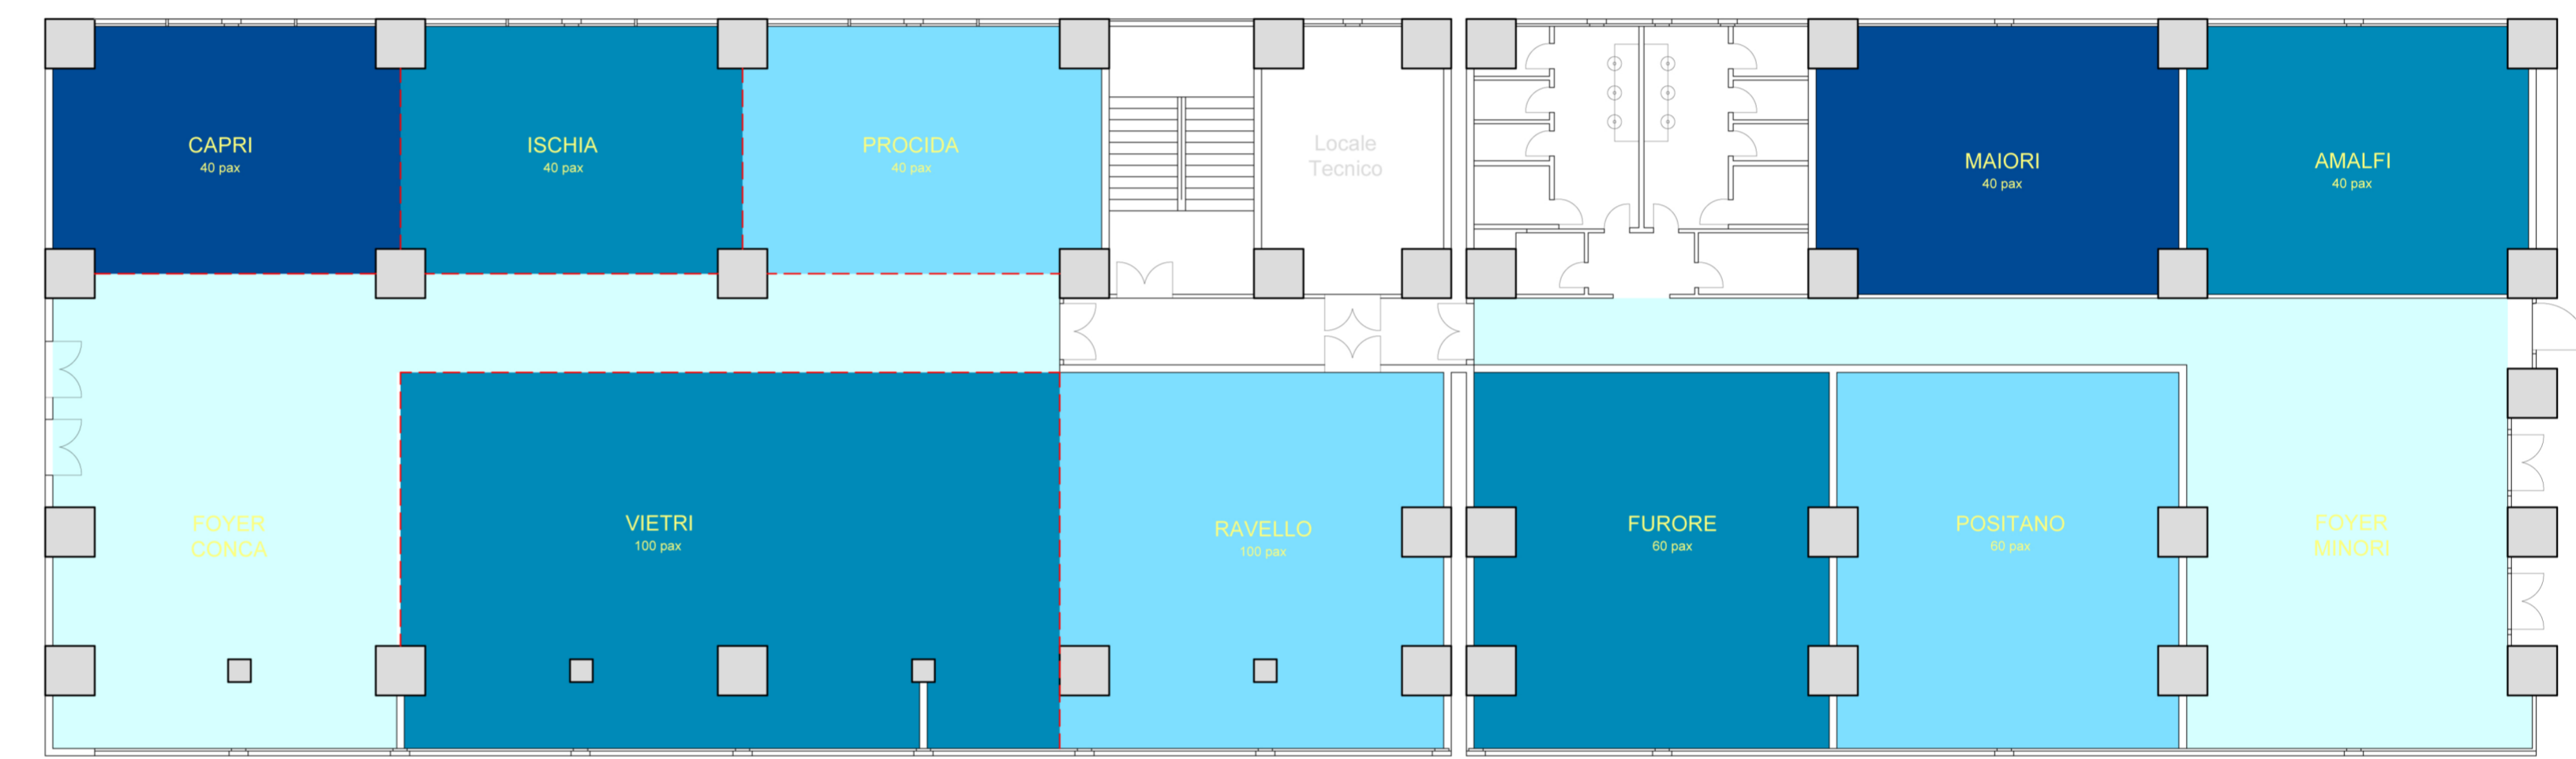

ROOF TERRACE

AREA MEETING DELLE SIRENE

SALA BANCHETTI LA NINFEA

RISTORANTE BRERA

SALA ATENA

AREA MEETING PANORAMICA A

AREA MEETING PANORAMICA B

AUDITORIUM TAFURI

HALL - PIANO TERRA

AREA MEETING CILENTANA